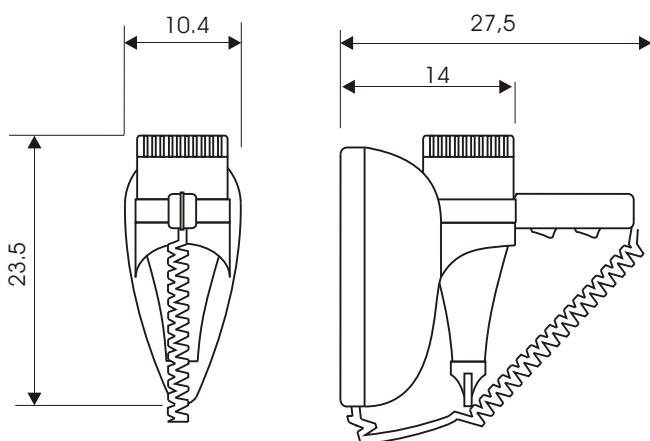

Cod. 190 D
Cod. 190 D /1600

Wall mounted hair dryer

- Professional Motor
- On / Off security switch
- Slide switch:
2 speeds
3 temperatures
- Automatic cut off switch
- Spiraled cable reinforced
- Supplied with alimentation cable, detachable for eventual connection direct to electrical mains that comes out from the wall

Dimensions

Measure unit: cm

Technical Sheet

Functioning	On/Off pushing switch
Material	UV resistant ABS Nylon Uninflammable
Temperatures	3
Speeds	2
Voltage	220/240 V
Frequency	50/60 Hz
Power 190 D	1.400 W
Power 190 D /1600	1.600 W
Air Flow	96 m ³ /h
Noise level	60 dB
Liquid protection degree	IPX0
Electric protection degree	Class II
Wall installation	By furnished plug or Direct on the wall
Quality Mark 190; 190 D; 190 RBD 190 D/1600; 190 RBD/1600	CE
190 I; 190 I/1600; 190 IRB 190 IRB/1600	CE 